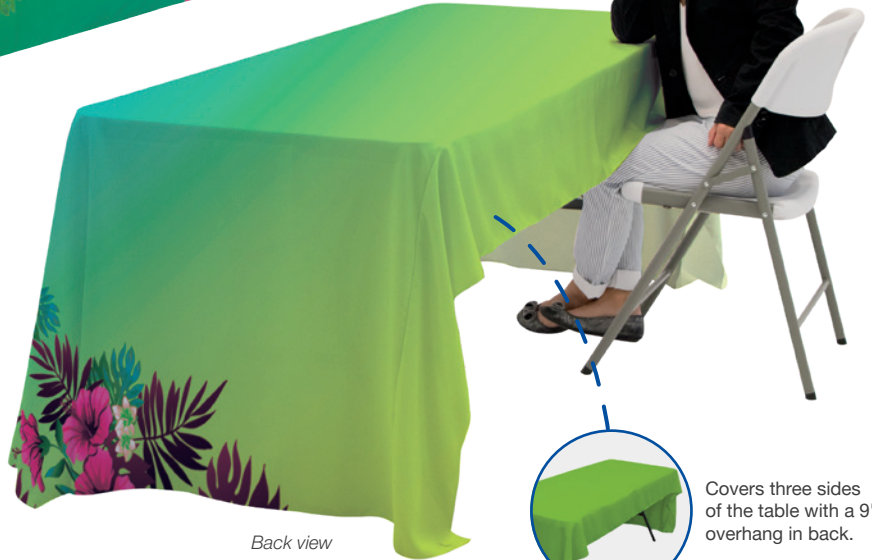

## ECONOMY TABLE THROWS

full-color front only & full-color full-bleed

NEW SIZE

5<sup>th</sup> COLUMN PRICING & NO SETUP FEES

use promo code  
**S20Q1P**

Front view

6' with full-bleed dye sublimation

Wrinkle-resistant, durable polyester poplin.

Back view

Covers three sides of the table with a 9" overhang in back.

### features + benefits

- Now offering a larger maximum print area for even more ad space on Full-color Front Only throws
- Open-back design
- Draped corners
- Polyester poplin
- Machine-washable and wrinkle-resistant
- Flame retardant treated (FR rated for exhibit halls)