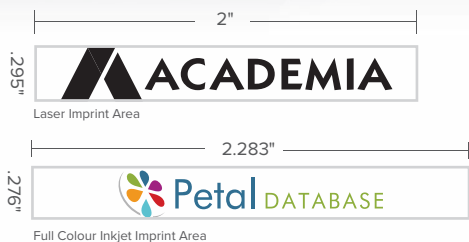

crazy GOOD DEAL

SAVE UP TO
46%
NOW THRU
AUGUST 31, 2020

Laser WAS
NOW $2.03(c)
$1.20(c)
Laser (LNS) pricing

ColorJet WAS
NOW $2.50(c)
$1.34(c)
ColorJet (LNS-C) pricing

Available with a touch-free, sealed polybag!

- LMQ - Red (PMS 200)
- LMQ - Dark Blue (PMS 2133)
- LMQ - Orange (PMS 7417)
- LMQ - Yellow (PMS 123)
- LMQ - Pink (PMS 674)
- LMQ - Green (PMS 2277)
- LMQ - Light Blue (PMS 7689)
- LNS - Dark Purple (PMS 2119)
- LNS - Black
- LNS - Gray (PMS 425)
- LNS - Dark Green (PMS 561)
- LNS - Dark Red (PMS 1815)

[**+FREE Setup & Shipping!**]

ELLIPSE SOFTY w/ STYLUS » LNS/LMQ

CRAZY GOOD!

	Imprint Method	Imprint Area	Production	100 pcs	150+ pcs
LNS/LMQ	Laser Engraved	2" x .295"	48hrs	~~$2.03~~	$1.20 c
	With individually sealed polybag (*Add an additional 24 hours for production.)				$1.28 c
LNS-C/LMQ-C	Full Color Inkjet	2.283" x 1.29"	72hrs	~~$2.50~~	$1.34 c
	With individually sealed polybag (*Add an additional 24 hours for production.)				$1.42 c

Use promo code **CG-Q320**. Valid until August 31, 2020

Simplicity®: All-inclusive pricing means FREE setup + FREE shipping to Canada. FREE shipping is available with special consolidated shipment program for bulk writing instruments only. Additional transit time may be required. See www.goldstarpens.com for additional shipping and production details. Pricing valid through April 31, 2020.

FL-20057C