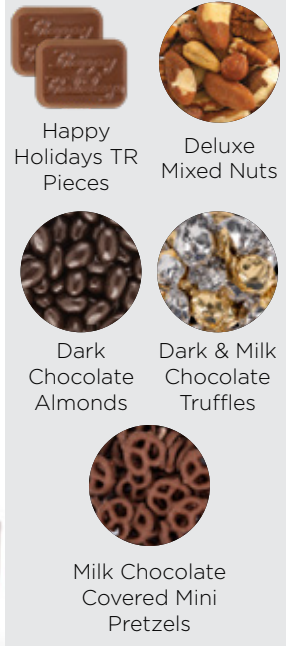

NEW

700-FBTR | Molded Chocolate and Chocolate Chip Cookie Tin |
AS LOW AS \$40.71(c)

Molded

Dark & Milk
Chocolate
Truffles

Dark
Chocolate Sea
Salt Caramels

Milk
Chocolate Sea
Salt Caramels

Milk Chocolate
3 Ring Pretzels

Round
Chocolate
Cookie

Fresh
Beginnings
Chocolate
Chip Cookie

FOOD GIFTS!

GT-R01 | Rectangle Tower Box
AS LOW AS \$69.99(c)

GT-S01 | Square Tower Box
AS LOW AS \$69.99(c)

**FULLY CUSTOMIZABLE
BOX AND RIBBON!**

Happy Holidays TR Pieces

Deluxe Mixed Nuts

Dark Chocolate Almonds

Dark & Milk Chocolate Truffles

Milk Chocolate Covered Mini Pretzels

SBF4100-TR | Molded
Chocolate Tin
AS LOW AS \$22.02(c)

1QT-FBTR | Molded
Chocolate and Chocolate
Chip Cookie Tin II
AS LOW AS \$39.68(c)